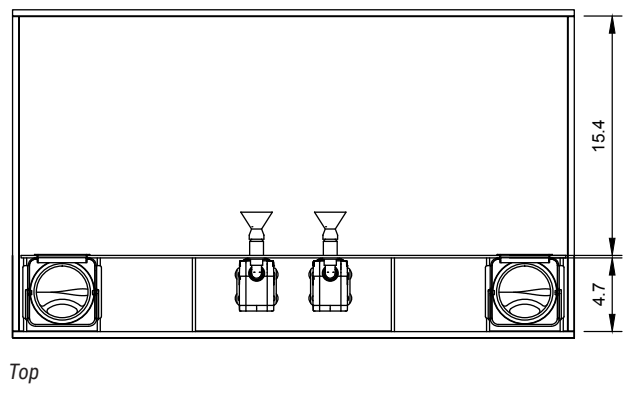

Rimless Flat Panel

Model: RF-65, FPT-65

Note: All measurements are in inches.

Forward

Profile

Sump

Top