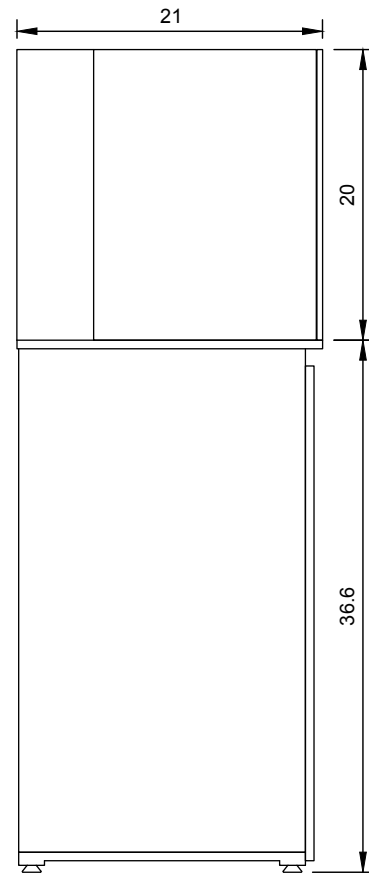

Rimless Flat Panel

Model: RF-65, FPT-65

Note: All measurements are in inches.

Forward

Profile

Sump

Top