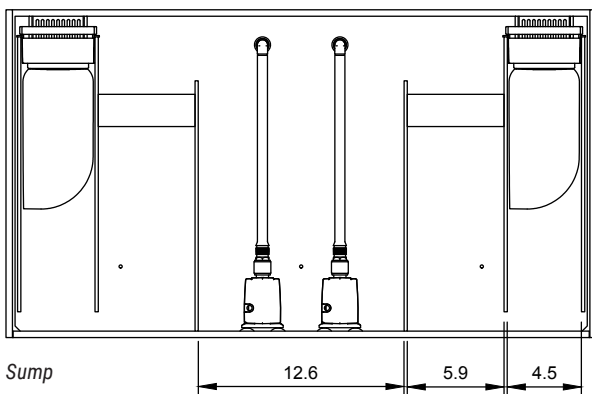

Rimless Flat Panel

Model: RF-65, FPT-65

Note: All measurements are in inches.

Forward

Profile

Sump

Top