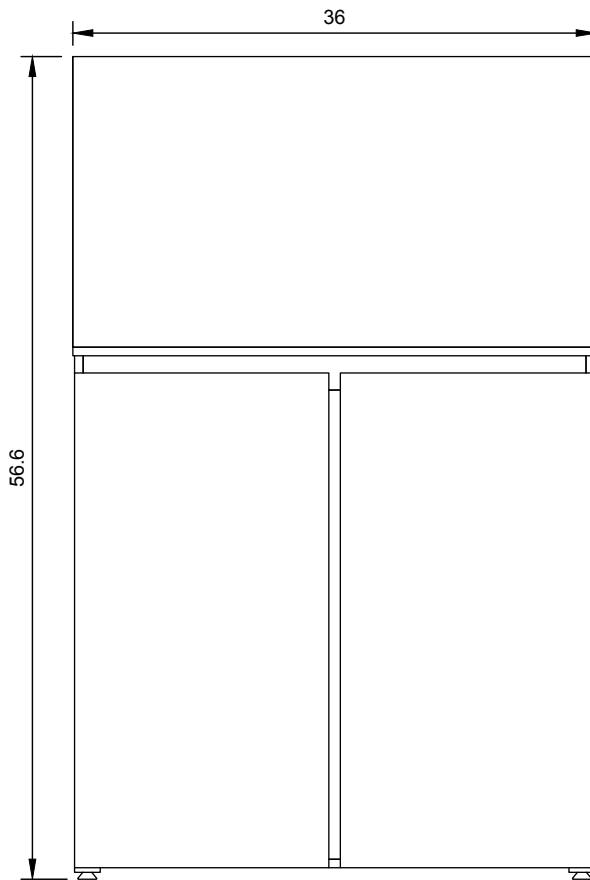

Rimless Flat Panel

Model: RF-65, FPT-65

Note: All measurements are in inches.

Forward

Profile

Sump

Top