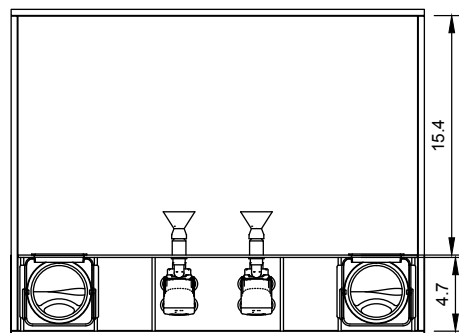

# Rimless Flat Panel

Model: RF-45, FPT-45

Note: All measurements are in inches.

Forward

Profile

Sump

Top