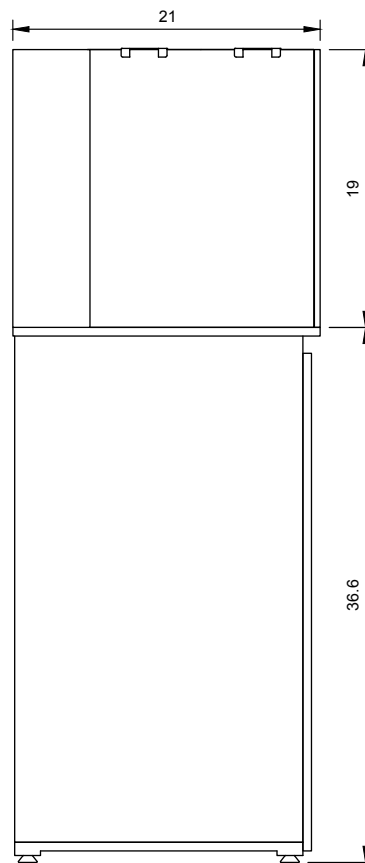

# Rimless Flat Panel

Model: RF-45, FPT-45

Note: All measurements are in inches.

Forward

Profile

Sump

Top