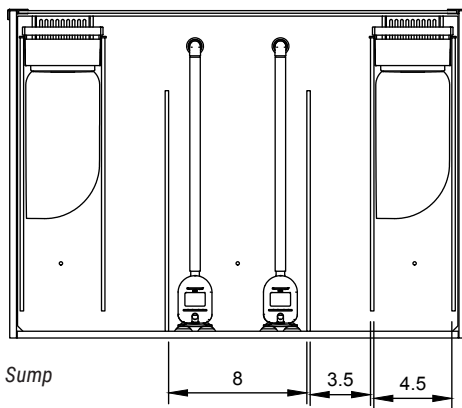

# Rimless Flat Panel

Model: RF-45, FPT-45

Note: All measurements are in inches.

Forward

Profile

Sump

Top