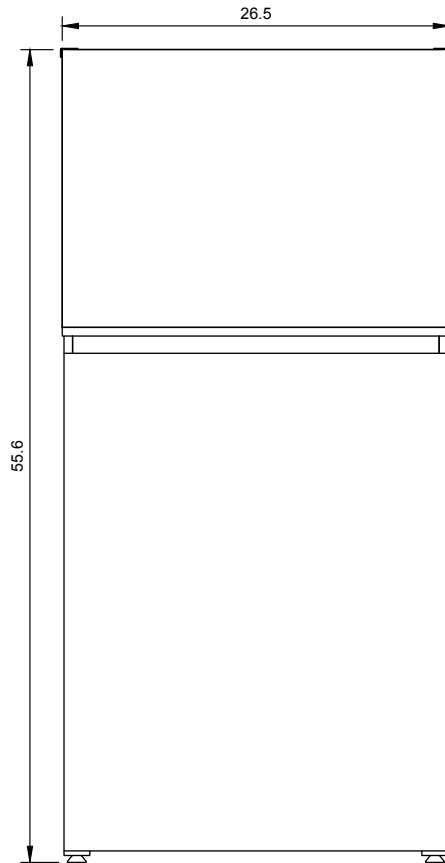

# Rimless Flat Panel

Model: RF-45, FPT-45

Note: All measurements are in inches.

Forward

Profile

Sump

Top