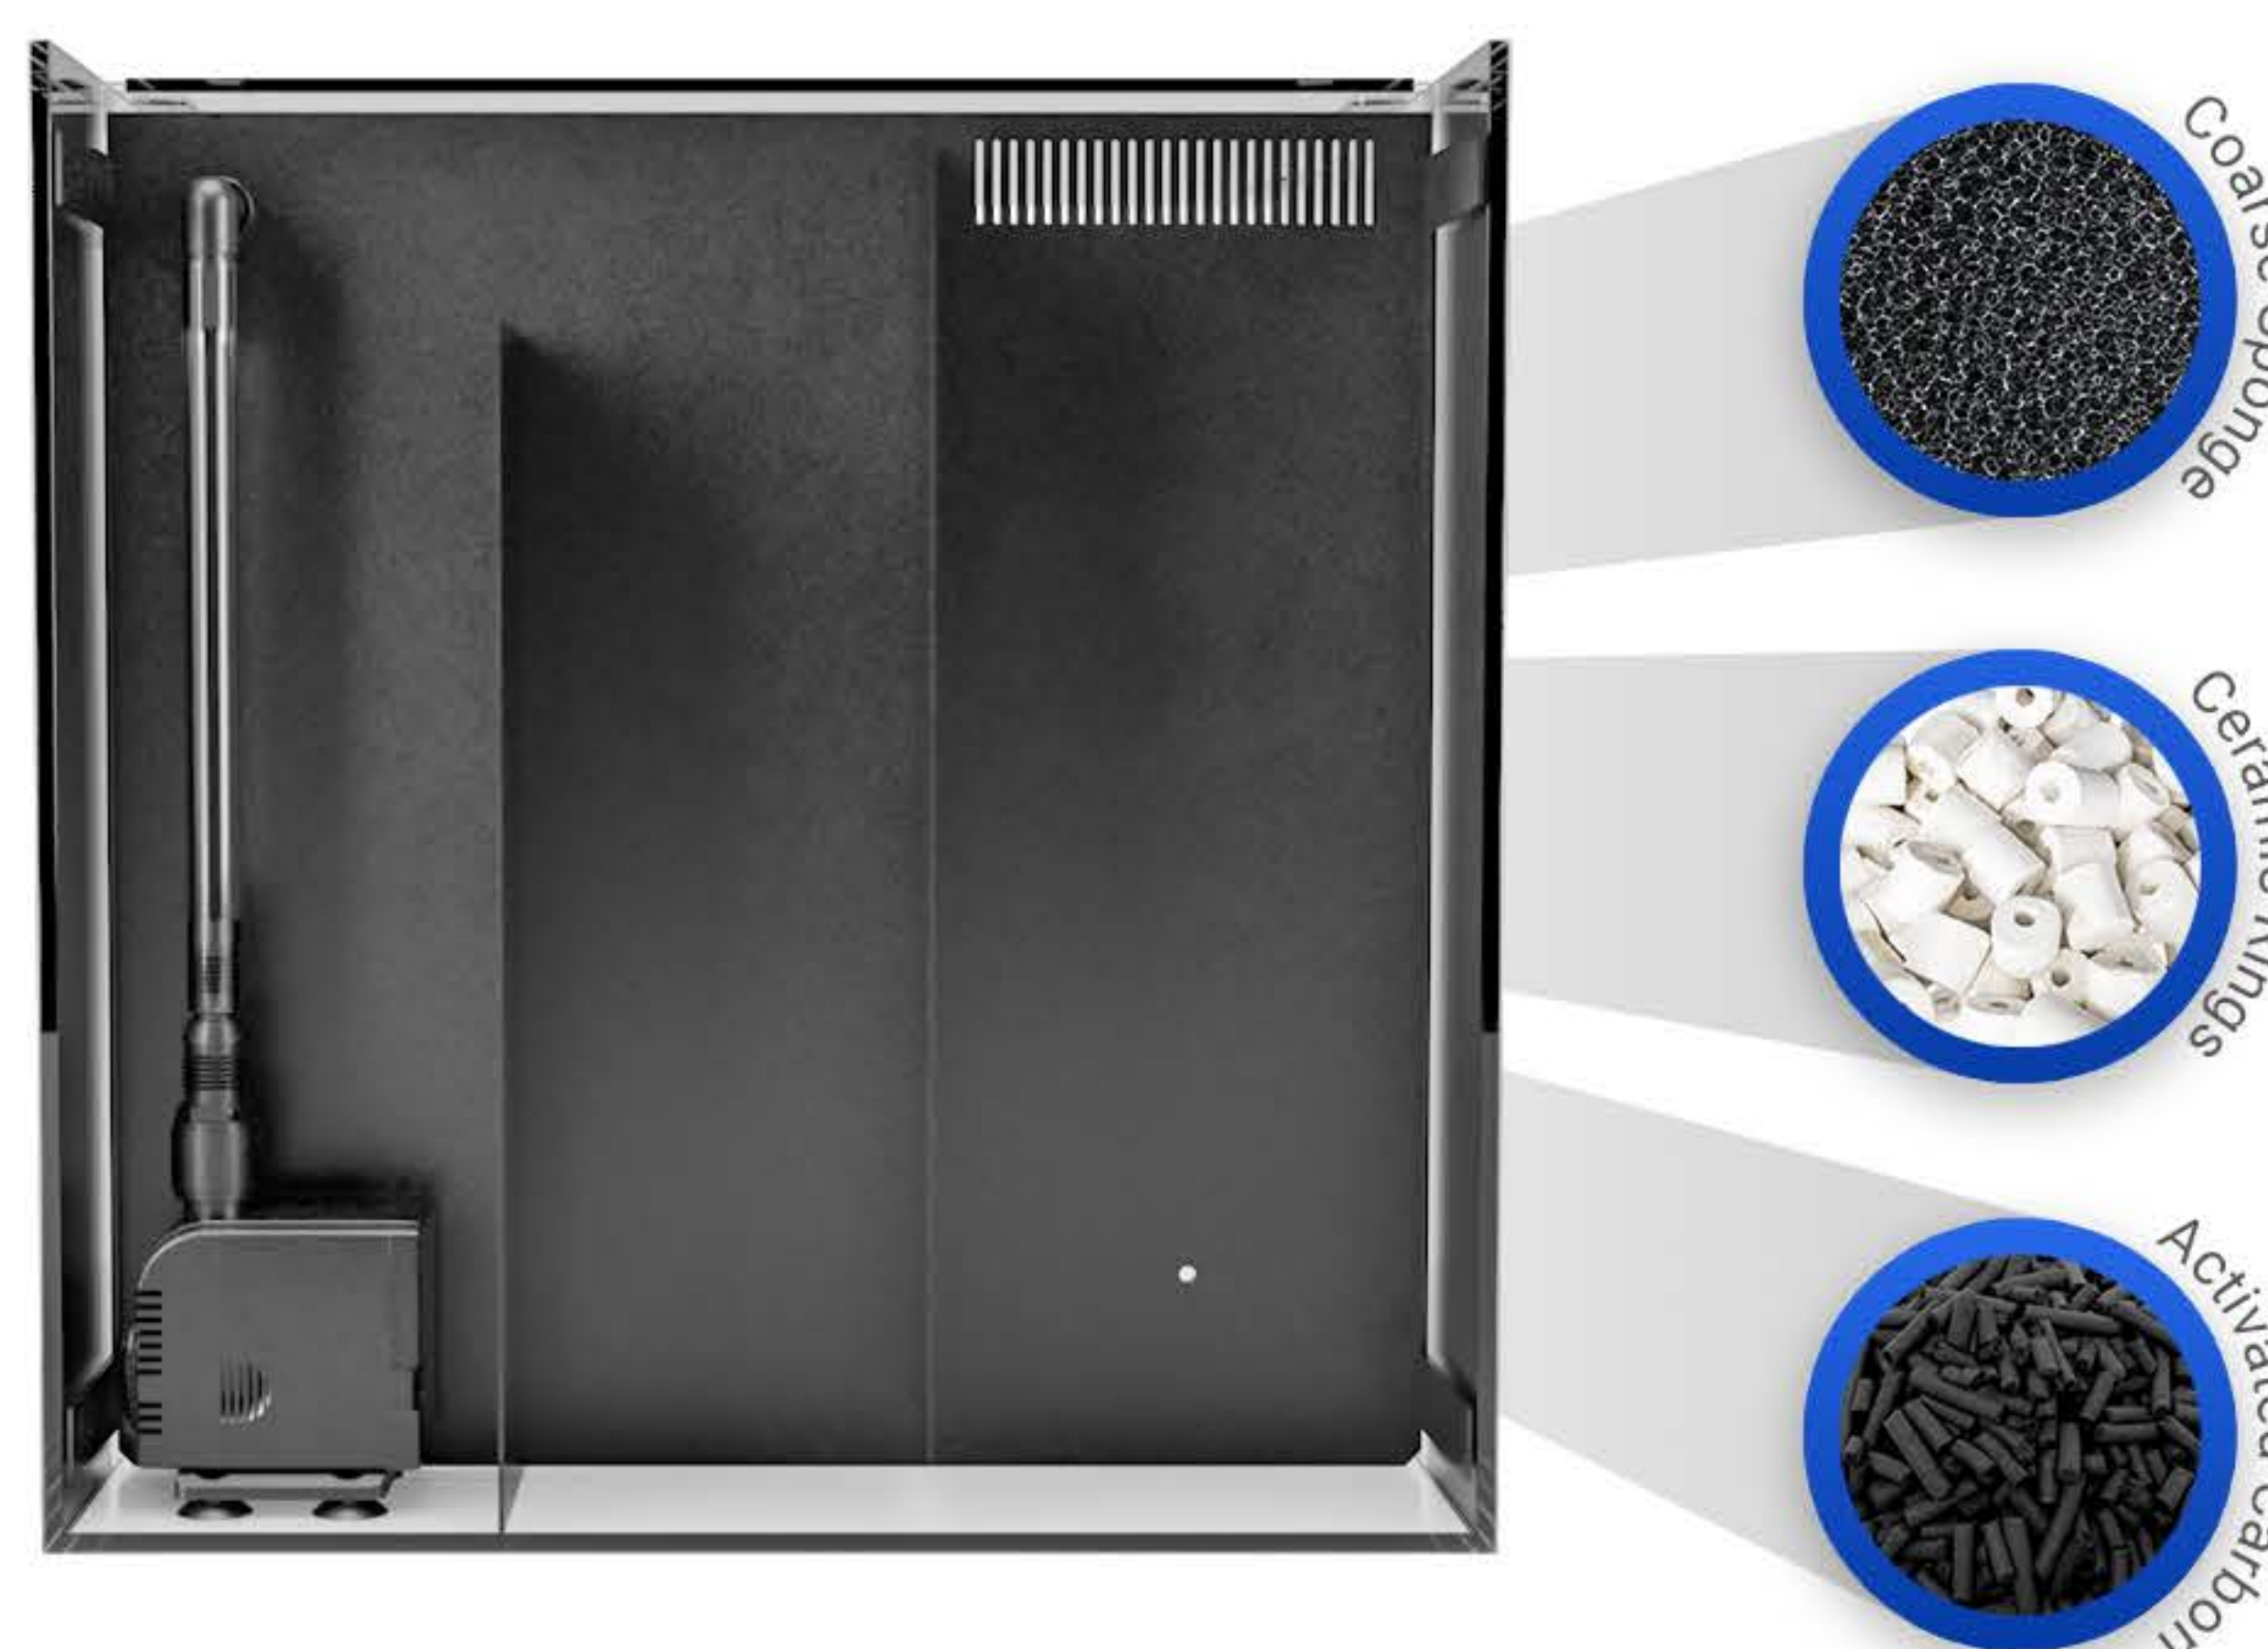

Nano RL

All-In-One Aquariums

Nano RL

All-In-One Aquariums

Streamlined Filtration System

The integrated overflow skimmer catches large debris from flowing into the coarse sponge that filters water from smaller particulates.

Activated carbon and ceramic rings are used to further purify water before it is cycled back into the aquarium.

Our redesigned baffling system maintains a stable water level in the central column that allows a protein skimmer to be used.

Nano Meets Rimless

The new JBJ Nano RL is an all-in-one aquarium designed with the hobbyist in mind. The integrated sump and included filtration media make it easy to start your own aquarium!

Our new streamlined design is engineered from solid glass and features stunning glass clarity. Available in 10, 15, and 20 gallon capacities.

Brilliant LED Canopy

Protect the delicate complexity of your aquarium from environmental factors while highlighting it's beauty. The optional canopy lid has integrated LED lighting suitable for most aquarium set-ups.